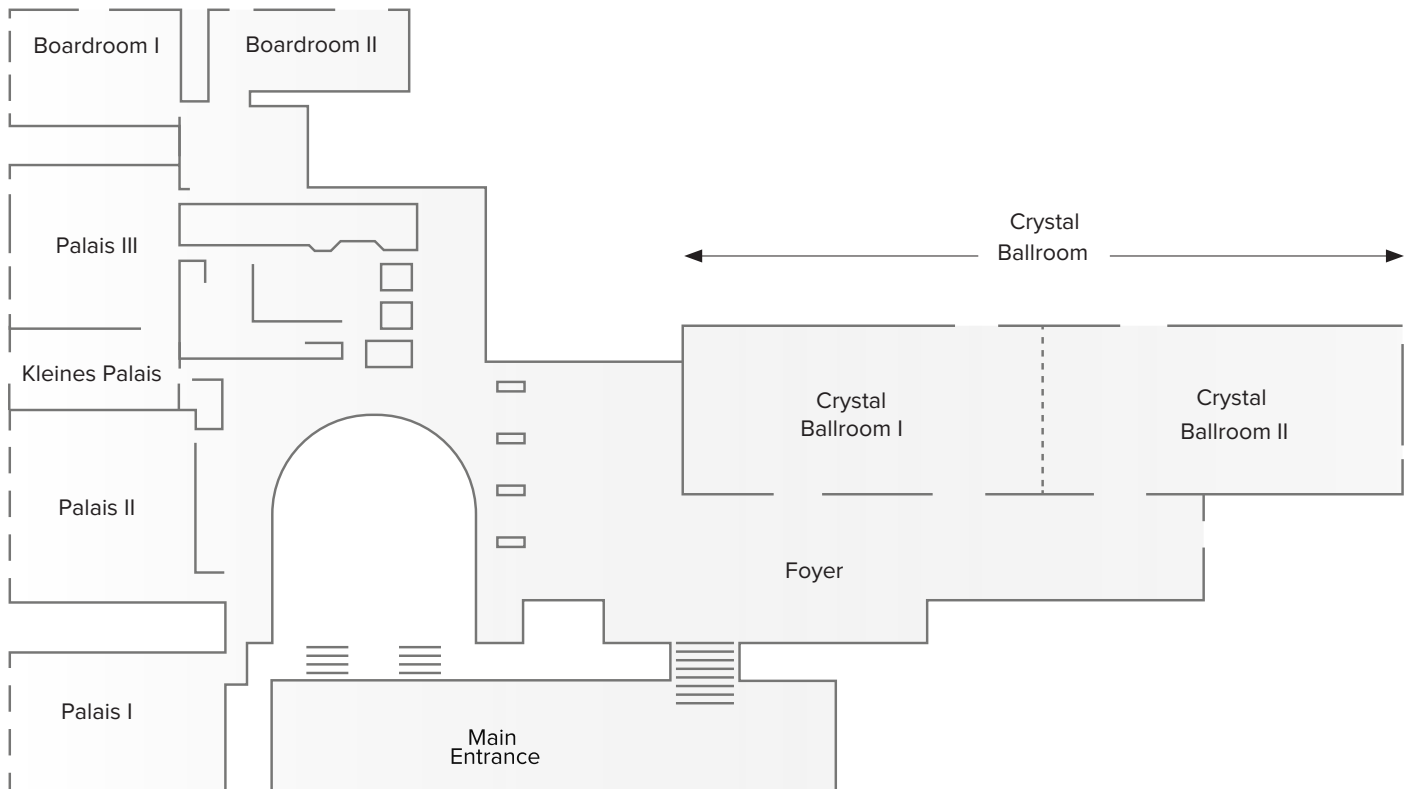

A UNIQUE LOCATION IN THE HEART OF THE CITY

The event area, encompassing more than 900 square metres, is comfortably located on one floor and comprises three versatile Palais rooms, two Boardrooms, the foyer and the jewel of the event area, the Crystal Ballroom. Exclusive service and special amenities, such as passionate meeting planners and state-of-the-art audio-visual equipment, promise to make every event a personalised, unforgettable experience.

Vienna Main Train Station

2.5 kilometres | 10 minutes

Vienna International Airport

18.9 kilometres | 30 minutes

-
- › The legendary The Ritz-Carlton service
 - › Situated in the cultural heart of Vienna
 - › 201 spacious rooms from 35 square meters including 43 luxurious suites up to 261 square metres
 - › Modern marble bathrooms with bidets
 - › The Ritz-Carlton Club Level on the 7th floor
 - › Rooftop Bar overlooking the entire city centre
 - › Christmas market on the roof terrace
 - › Dstrikt Steakhouse and D-bar
 - › New Pastamara-Bar con Cucina Lobby Lounge
 - › 1000 square metres The Ritz-Carlton Spa
 - › 18 metres indoor pool and modern fitness studio with Technogym equipmen
 - › 300 square metres Crystal Ballroom

THE RITZ-CARLTON, VIENNA

Telefon +43 (0) 1311 / 88 www.ritzcarlton.com/vienna Schuberttring 5-7
vienna@ritzcarlton.com Vienna International Airport 1010 Vienna, Austria

ROOM SIZES & CAPACITY

	m ² / sq.ft.	Reception	Round Tables	Classroom	Cabaret	Theater	U-shape	Hollow square	Boardroom
CRYSTAL BALLROOM	300 / 3.229	250	200	165	108	240	75	81	60
CRYSTAL I	160 / 1.722	110	100	90	60	112	39	45	24
CRYSTAL II	140 / 1.507	90	80	75	48	96	33	39	24
PALAIS I	70 / 753	50	40	24	18	50	18	21	24
PALAIS II	68 / 732	45	40	24	18	40	25	28	22
PALAIS III	63 / 678	40	30	24	18	40	25	28	22
KLEINES PALAIS	18 / 139	–	–	–	–	–	–	–	8
BOARDROOM I	53 / 570	–	–	–	–	–	–	–	14
BOARDROOM II	38 / 409	–	–	–	–	–	–	–	10
FOYER	273 / 2938	+150	–	–	–	–	–	–	–